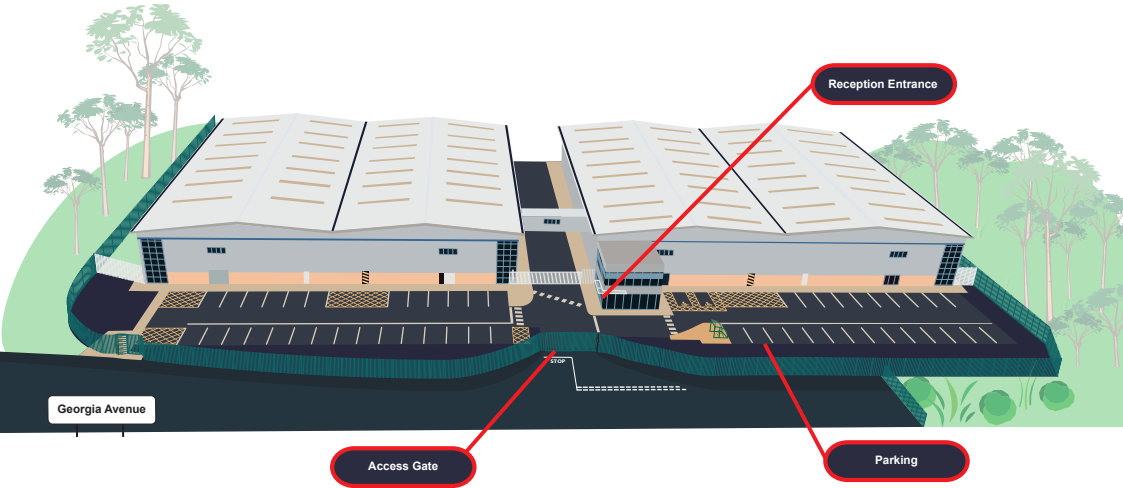

DIRECTIONS MAP

**From the M53
(Example)**

- 1) Come off M53 at Junction 4
- 2) At the roundabout, take the 2nd exit onto Brimstage Rd/B5137
- 3) At the roundabout, take the 2nd exit onto Spital Rd/B5137
- 4) Turn left onto Mill Rd
- 5) Turn right onto New Chester Rd/A41
- 6) Turn left onto Caldbeck Rd
- 7) Turn left onto Stadium Rd
- 8) Turn right onto Georgia Ave
- 9) We are on the left

**Georgia Avenue, Bromborough,
Wirral, CH62 3RG**

Latitude 53.34285, / Longitude -2.973029
What3words:- ///cones.wiring.wires

When you arrive

Entry Instructions

Upon arrival, please stop at the Access Gate. To your right is an intercom. Please press the call button and confirm your name.

Visitor Parking is on the right-hand side as you drive through the gates.

Reception

When you arrive in the Reception Area, please notify the reception team of your arrival where your photo ID will be checked by security staff. They will advise on any further site requirements before enabling and providing you with an internal access card.