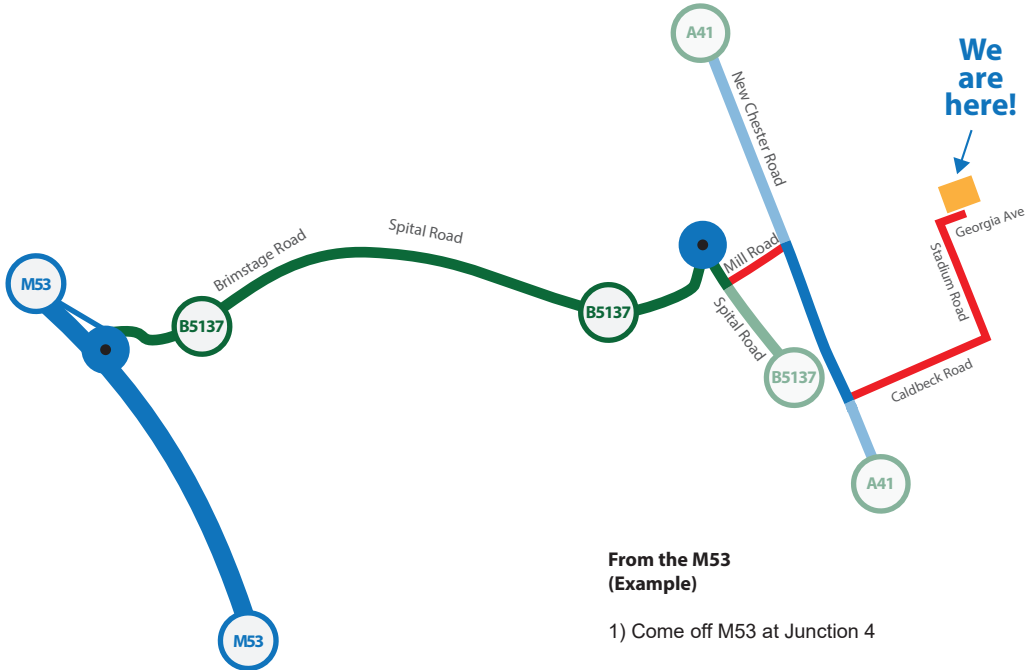

DIRECTIONS MAP

**From the M53
(Example)**

- 1) Come off M53 at Junction 4
- 2) At the roundabout, take the 2nd exit onto Brimstage Rd/B5137
- 3) At the roundabout, take the 2nd exit onto Spital Rd/B5137
- 4) Turn left onto Mill Rd
- 5) Turn right onto New Chester Rd/A41
- 6) Turn left onto Caldbeck Rd
- 7) Turn left onto Stadium Rd
- 8) Turn right onto Georgia Ave
- 9) We are on the left

**Georgia Avenue, Bromborough,
Wirral, CH62 3RG**

Latitude 53.34285, / Longitude -2.973029
What3words:- ///cones.wiring.wires

When you arrive

Entry Instructions

Upon arrival, please stop at the Access Gate. To your right is an intercom. Please press the call button and confirm your name.

Visitor Parking is on the right-hand side as you drive through the gates.

Reception

When you arrive in the Reception Area, please notify the reception team of your arrival where your photo ID will be checked by security staff. They will advise on any further site requirements before enabling and providing you with an internal access card.