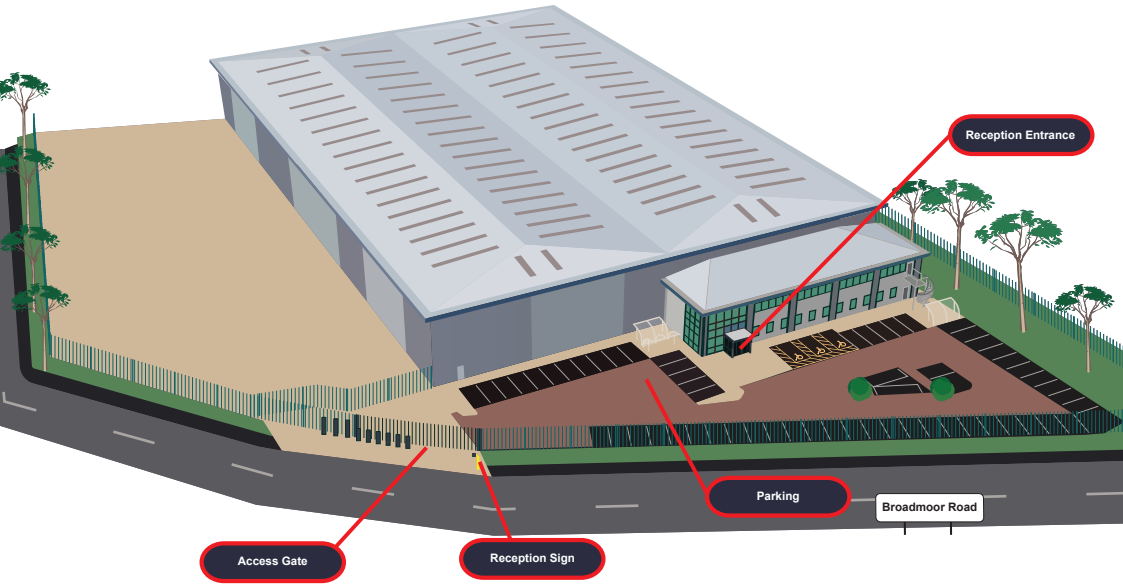

DIRECTIONS MAP

From the M4
(Example)

- 1) At junction 15, take the A346/A419 exit to Marlborough/Swindon (E)/Oxford/A420
- 2) At Badbury Roundabout, take the 1st exit onto Marlborough Rd/A419
- 3) Take the exit towards Honda/Stratton/S'th Marston/Crematorium
- 4) At Rat Trap, continue straight onto Highworth Rd/A361
- 5) At Honda (North), take the 2nd exit and stay on Highworth Rd/A361
- 6) At the roundabout, take the 3rd exit onto Stirling Rd
- 7) Turn left to stay on Stirling Rd
- 8) Turn left onto Broadmoor Rd
- 9) We are on the left

**15 Broadmoor Road,
South Marston Industrial Estate,
Swindon,SN3 4WB**

Latitude 51.60161, Longitude -1.72930
What3words:- ///enlighten.agrees.encoded

When you arrive

Entry Instructions

Upon arrival, please stop at the Access Gate. Please press the call button on the intercom and confirm your name.

Visitor Parking is on the right-hand side as you drive through the gates.

Reception

When you arrive in the Reception Area, please notify the reception team of your arrival where your photo ID will be checked by security staff. They will advise on any further site requirements before enabling and providing you with an internal access card.