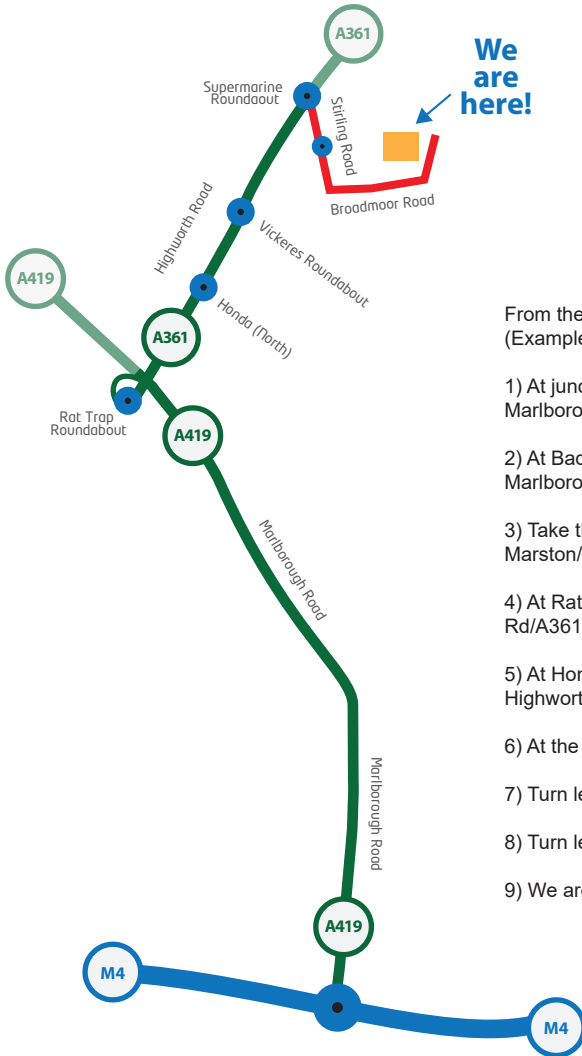

DIRECTIONS MAP

From the M4
(Example)

- 1) At junction 15, take the A346/A419 exit to Marlborough/Swindon (E)/Oxford/A420
- 2) At Badbury Roundabout, take the 1st exit onto Marlborough Rd/A419
- 3) Take the exit towards Honda/Stratton/S'th Marston/Crematorium
- 4) At Rat Trap, continue straight onto Highworth Rd/A361
- 5) At Honda (North), take the 2nd exit and stay on Highworth Rd/A361
- 6) At the roundabout, take the 3rd exit onto Stirling Rd
- 7) Turn left to stay on Stirling Rd
- 8) Turn left onto Broadmoor Rd
- 9) We are on the left

**15 Broadmoor Road,
South Marston Industrial Estate,
Swindon,SN3 4WB**

Latitude 51.60161, Longitude -1.72930
What3words:- ///enlighten.agrees.encoded

When you arrive

Entry Instructions

Upon arrival, please stop at the Access Gate. Please press the call button on the intercom and confirm your name.

Visitor Parking is on the right-hand side as you drive through the gates.

Reception

When you arrive in the Reception Area, please notify the reception team of your arrival where your photo ID will be checked by security staff. They will advise on any further site requirements before enabling and providing you with an internal access card.