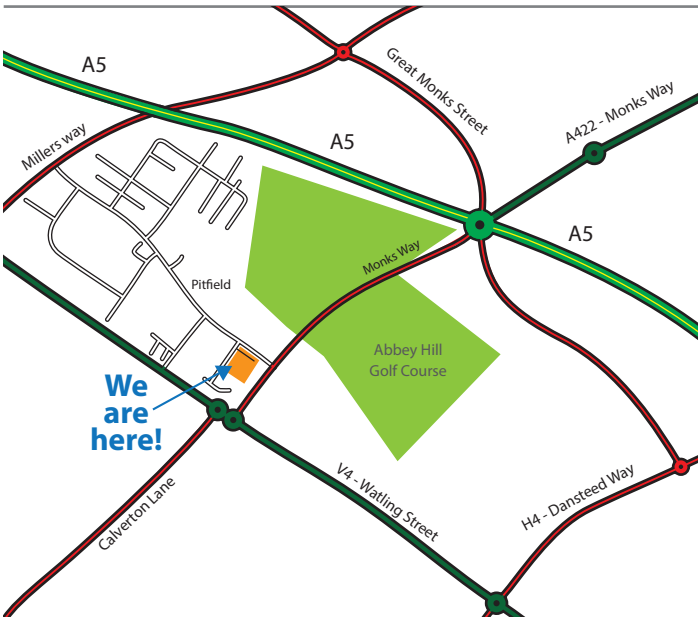

DIRECTIONS MAP

From the M1 (Example)

1. Head south toward A509
2. Exit the roundabout onto A509
3. At the roundabout, take the 3rd exit onto Portway/A509
4. Continue straight through roundabouts until you reach the A5, take the 3rd exit onto the A5, Buckingham / Northampton
5. Take the ramp to A422/Milton Keynes North & West/Bedford
6. At the roundabout, take the 2nd exit onto Monks Way
7. Turn right onto Pitfield
8. Take the 1st left onto Brick Close
9. MKDC-0 is the first on the left in Brick Close

MKDC-0
1 Brick Close - Kiln Farm
Milton Keynes - England - MK11 3JB

Latitude 52.042743 / Longitude -0.81887
 What3words:- technical.purchaser.lifted

When you arrive

Entry Instructions

When you arrive at the main entrance during office hours: