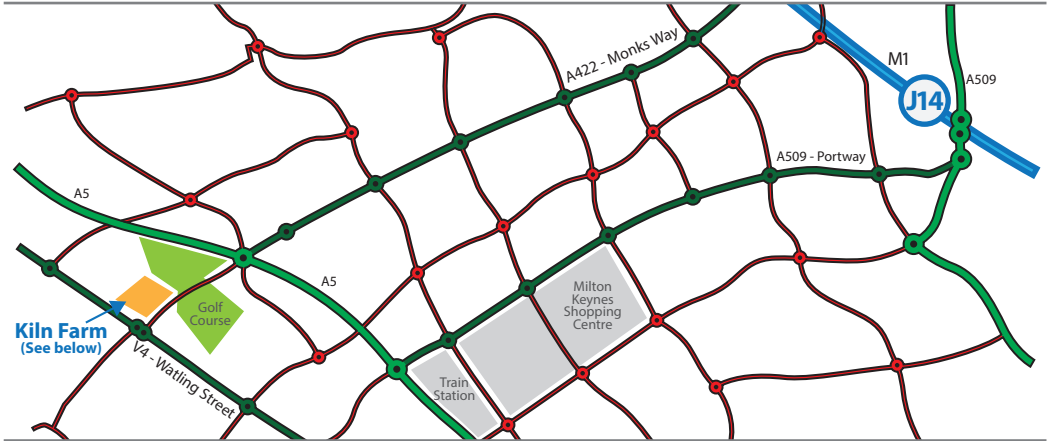

DIRECTIONS MAP

From the M1 (Example)

1. Head south toward A509
2. Exit the roundabout onto A509
3. At the roundabout, take the 3rd exit onto Portway/A509
4. Continue straight through roundabouts until you reach the A5, take the 3rd exit onto the A5, Buckingham / Northampton
5. Take the ramp to A422/Milton Keynes North & West/Bedford
6. At the roundabout, take the 2nd exit onto Monks Way
7. Turn right onto Pitfield
8. Take the 1st left onto Brick Close
9. MKDC-0 is the first on the left in Brick Close

MKDC-0
1 Brick Close - Kiln Farm
Milton Keynes - England - MK11 3JB

Latitude 52.042743 / Longitude -0.81887
 What3words:- technical.purchaser.lifted

When you arrive

Entry Instructions

When you arrive at the main entrance during office hours: